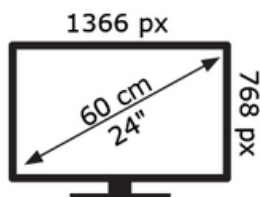

ENERGY

TOSHIBA

24WN3D63DG

22 kWh/1000h

ABCDE**F**G

22 kWh/1000h

2019/2013

50647937